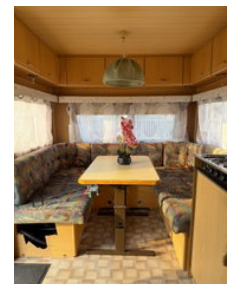

Properties

| | |
|---------------|---------|
| Single weight | 1.130kg |
| Load capacity | 170kg |

| | |
|---------------|-------------------|
| GVW | 1.300kg |
| Length | 700cm |
| Width | 220cm |
| Serial number | WKN890502NJ890076 |